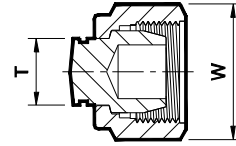

### 01. Fractional Tube

Material - **SS 304 | SS 316**

Sr. No.	TUBE OD Ø T	Ref. Part No.		Nut Hex W
		SS 304	SS 316	
		<b>PD4</b>	<b>PD6</b>	Dimensions in Inches
1	1/8	2PDx4	2PDx6	7/16
2	1/4	4PDx4	4PDx6	9/16
3	5/16	5PDx4	5PDx6	5/8
4	3/8	6PDx4	6PDx6	11/16
5	1/2	8PDx4	8PDx6	7/8
6	3/4	12PDx4	12PDx6	1.1/8
7	1	16PDx4	16PDx6	1.1/2

### 02. Metric Tube

Material - **SS 304 | SS 316**

Sr. No.	TUBE OD Ø T	Ref. Part No.		Nut Hex W
		SS 304	SS 316	
		<b>MPD4</b>	<b>MPD6</b>	Dimensions in Millimetres
1	6	6MPDx4	6MPDx6	14.2
2	8	8MPDx4	8MPDx6	16
3	10	10MPDx4	10MPDx6	19
4	12	12MPDx4	12MPDx6	22.2
5	15	15MPDx4	15MPDx6	25.4
6	16	16MPDx4	16MPDx6	25.4
7	18	18MPDx4	18MPDx6	30
8	20	20MPDx4	20MPDx6	32
9	25	25MPDx4	25MPDx6	38